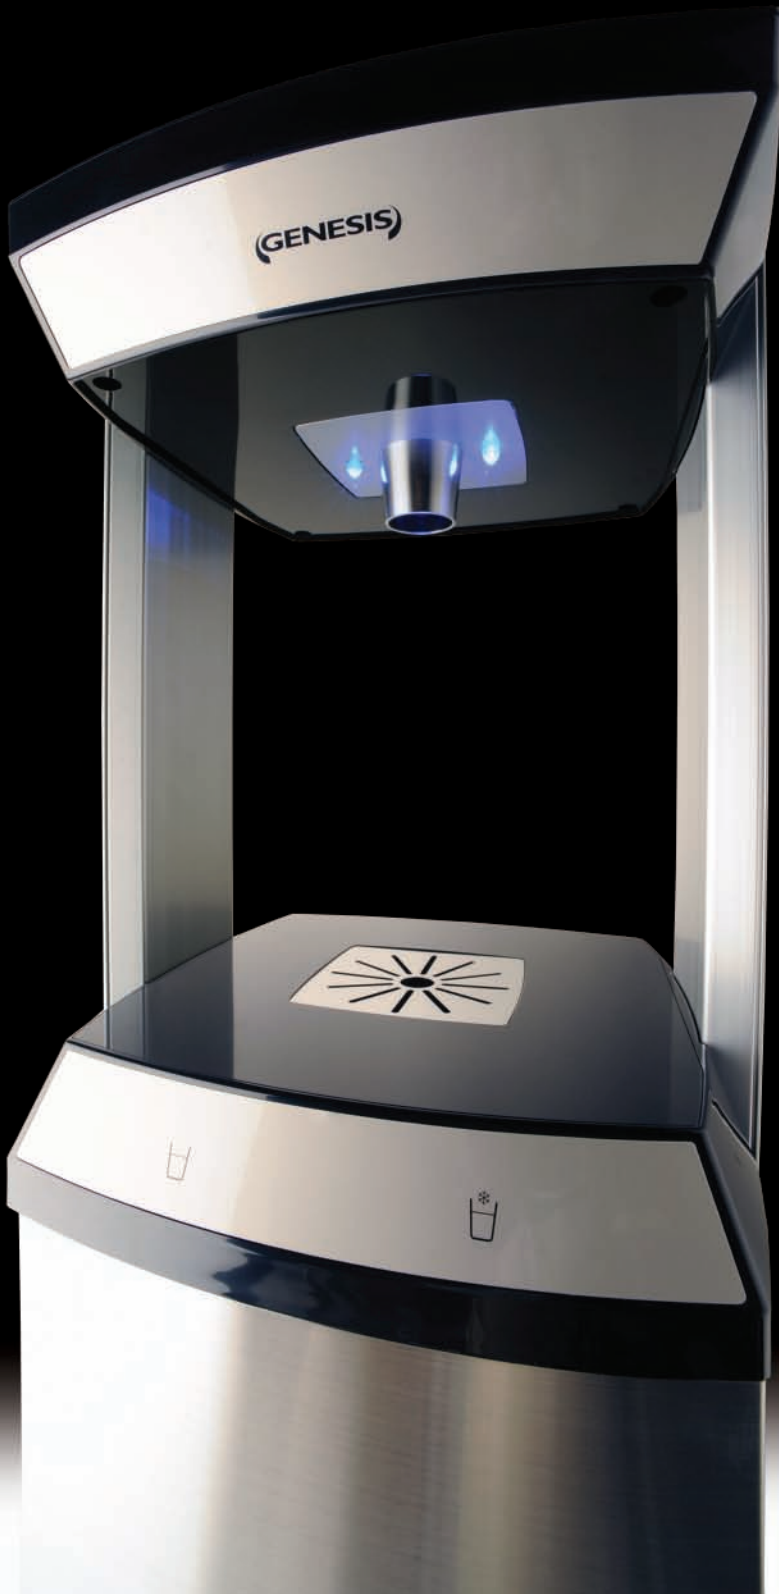

## THE BEGINNING OF ENVIRONMENTAL ELEGANCE

Water, one of life's most essential elements.

Beneath this beautiful design lies form and function that goes far beyond any water dispensing appliance.

The Genesis™ provides pure, filtered water like no other system on earth.

## For Those Who Won't Compromise Form or Function

With graceful European lines and eco-friendly water filtration technology, the Genesis™ water system by PHSI is designed to enhance any environment.

Accessibility from either side allows for flexible installation options.

- 360° User Access
- Sanitary Pure-Touch Dispense™
- Stainless Steel & Smooth Polished Surfaces
- Illuminated Dispense Chamber

Multi-Stage Filtration removes sediment, odor and contaminants while In-Tank Ultraviolet Protection destroys bacteria. This environmentally friendly process delivers a continuous supply of pure, cold and delicious drinking water.

### Specifications:

Weight: 88 lbs

Height: 55 1/8"

Power: 220 V

**GENESIS™**